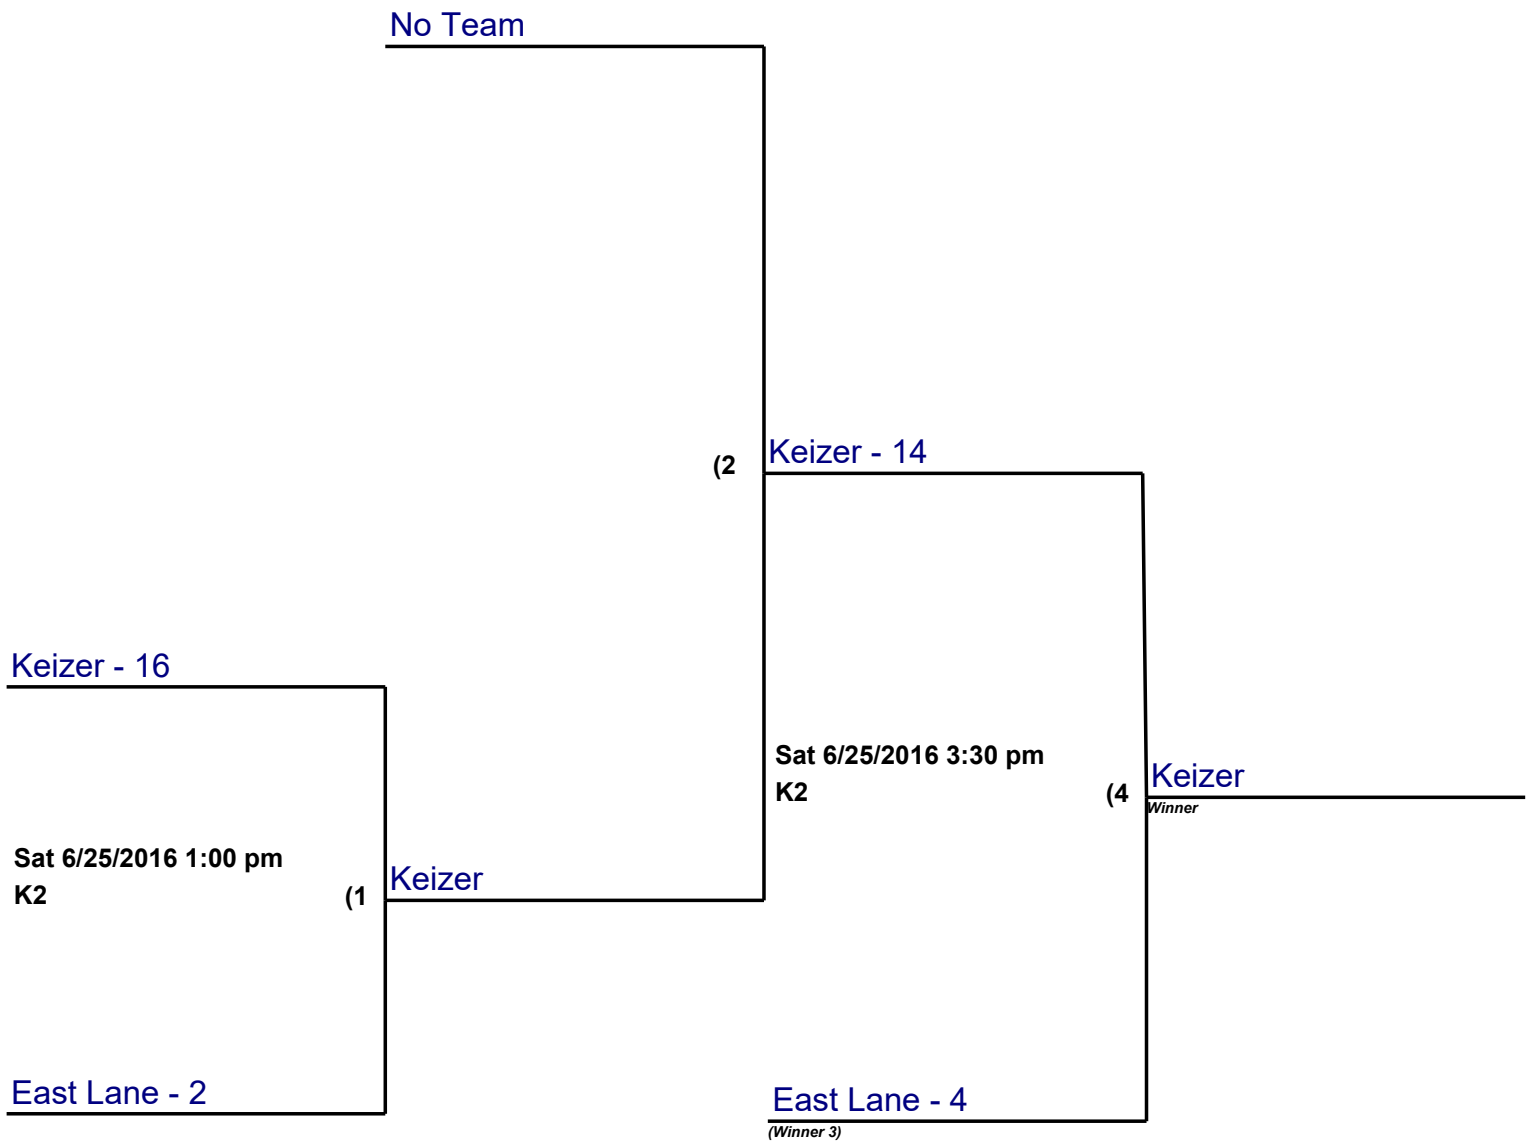

Major SB 10-11-12 D7 Tournament 2016

Location: Keizer Complex Keizer OR

Host: Keizer LL & District 7

East Lane

(Loser 1)

(3) East Lane

No Team

(Loser 2)